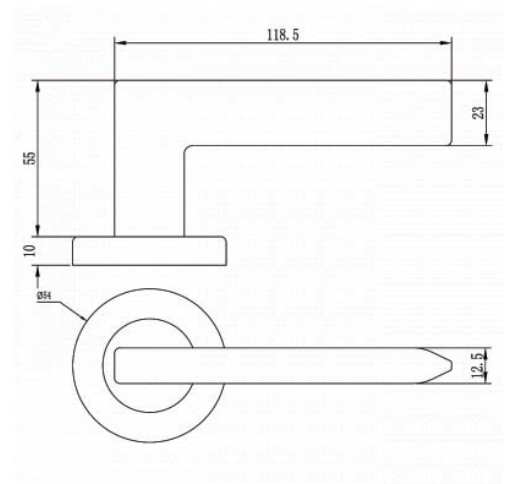

B ROUND ROSE DOOR FURNITURE PASSAGE SET 68 LEVER

DETAILS

PRODUCT CODE

B0168SSS

DOOR THICKNESS

Suits 32-50mm Doors

FIXING

Concealed 38mm-41mm horizontal bolt through fixing

HANDING

Non-Handed

MATERIAL

304 Grade Stainless Steel

OVERALL DIAMETER

54mm

OVERALL THICKNESS

10mm

PRODUCT SERIES

B Round Rose Door Furniture

WARRANTIES

25 Years Mechanical

NOTES

Product code identifies SSS finish

FINISHES

Satin Rose Gold (SRG)

Satin Graphite (SGR)

Satin Black (SBL)

Satin Antique Bronze (SABZ)

Satin Antique Brass (SAB)

Satin Stainless Steel (SSS)

Polished Stainless Steel (PSS)

CERTIFICATIONS